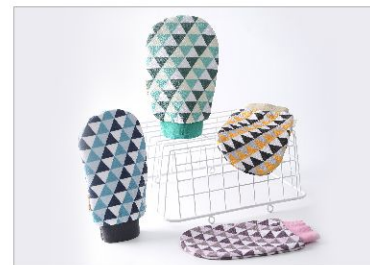

MATERIAL 100% PLANT VISCOSE FIBER + TERRY TOWEL
ROUGHNESS 250D
SIZE 14x21cm

LT-C-010