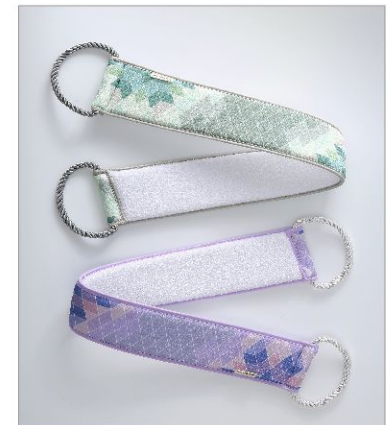

MATERIAL PLANT VISCOSE FIBER& COTTON TERRY TOWEL+SPONGE
ROUGHNESS 250D
SIZE 8.5x68cm

LT-E-008