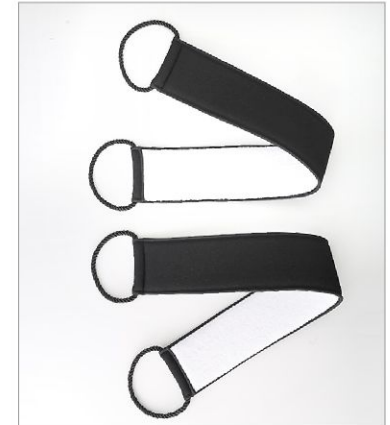

MATERIAL PLANT VISCOSE FIBER& COTTON TERRY TOWEL+SPONGE
ROUGHNESS 250D
SIZE 8.5x68cm

LT-E-007