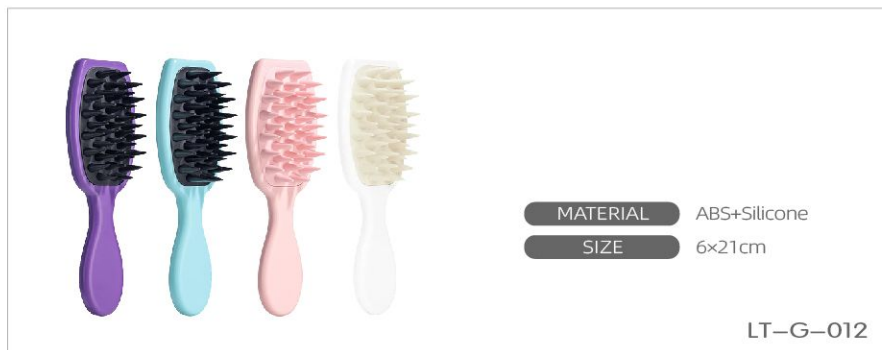

LT-G-010

MATERIAL ABS
 SIZE 8.5x6.5CM

LT-G-011

Scalp Massager Brush

LaoTang

LT-G

Hair Brush

LaoTang